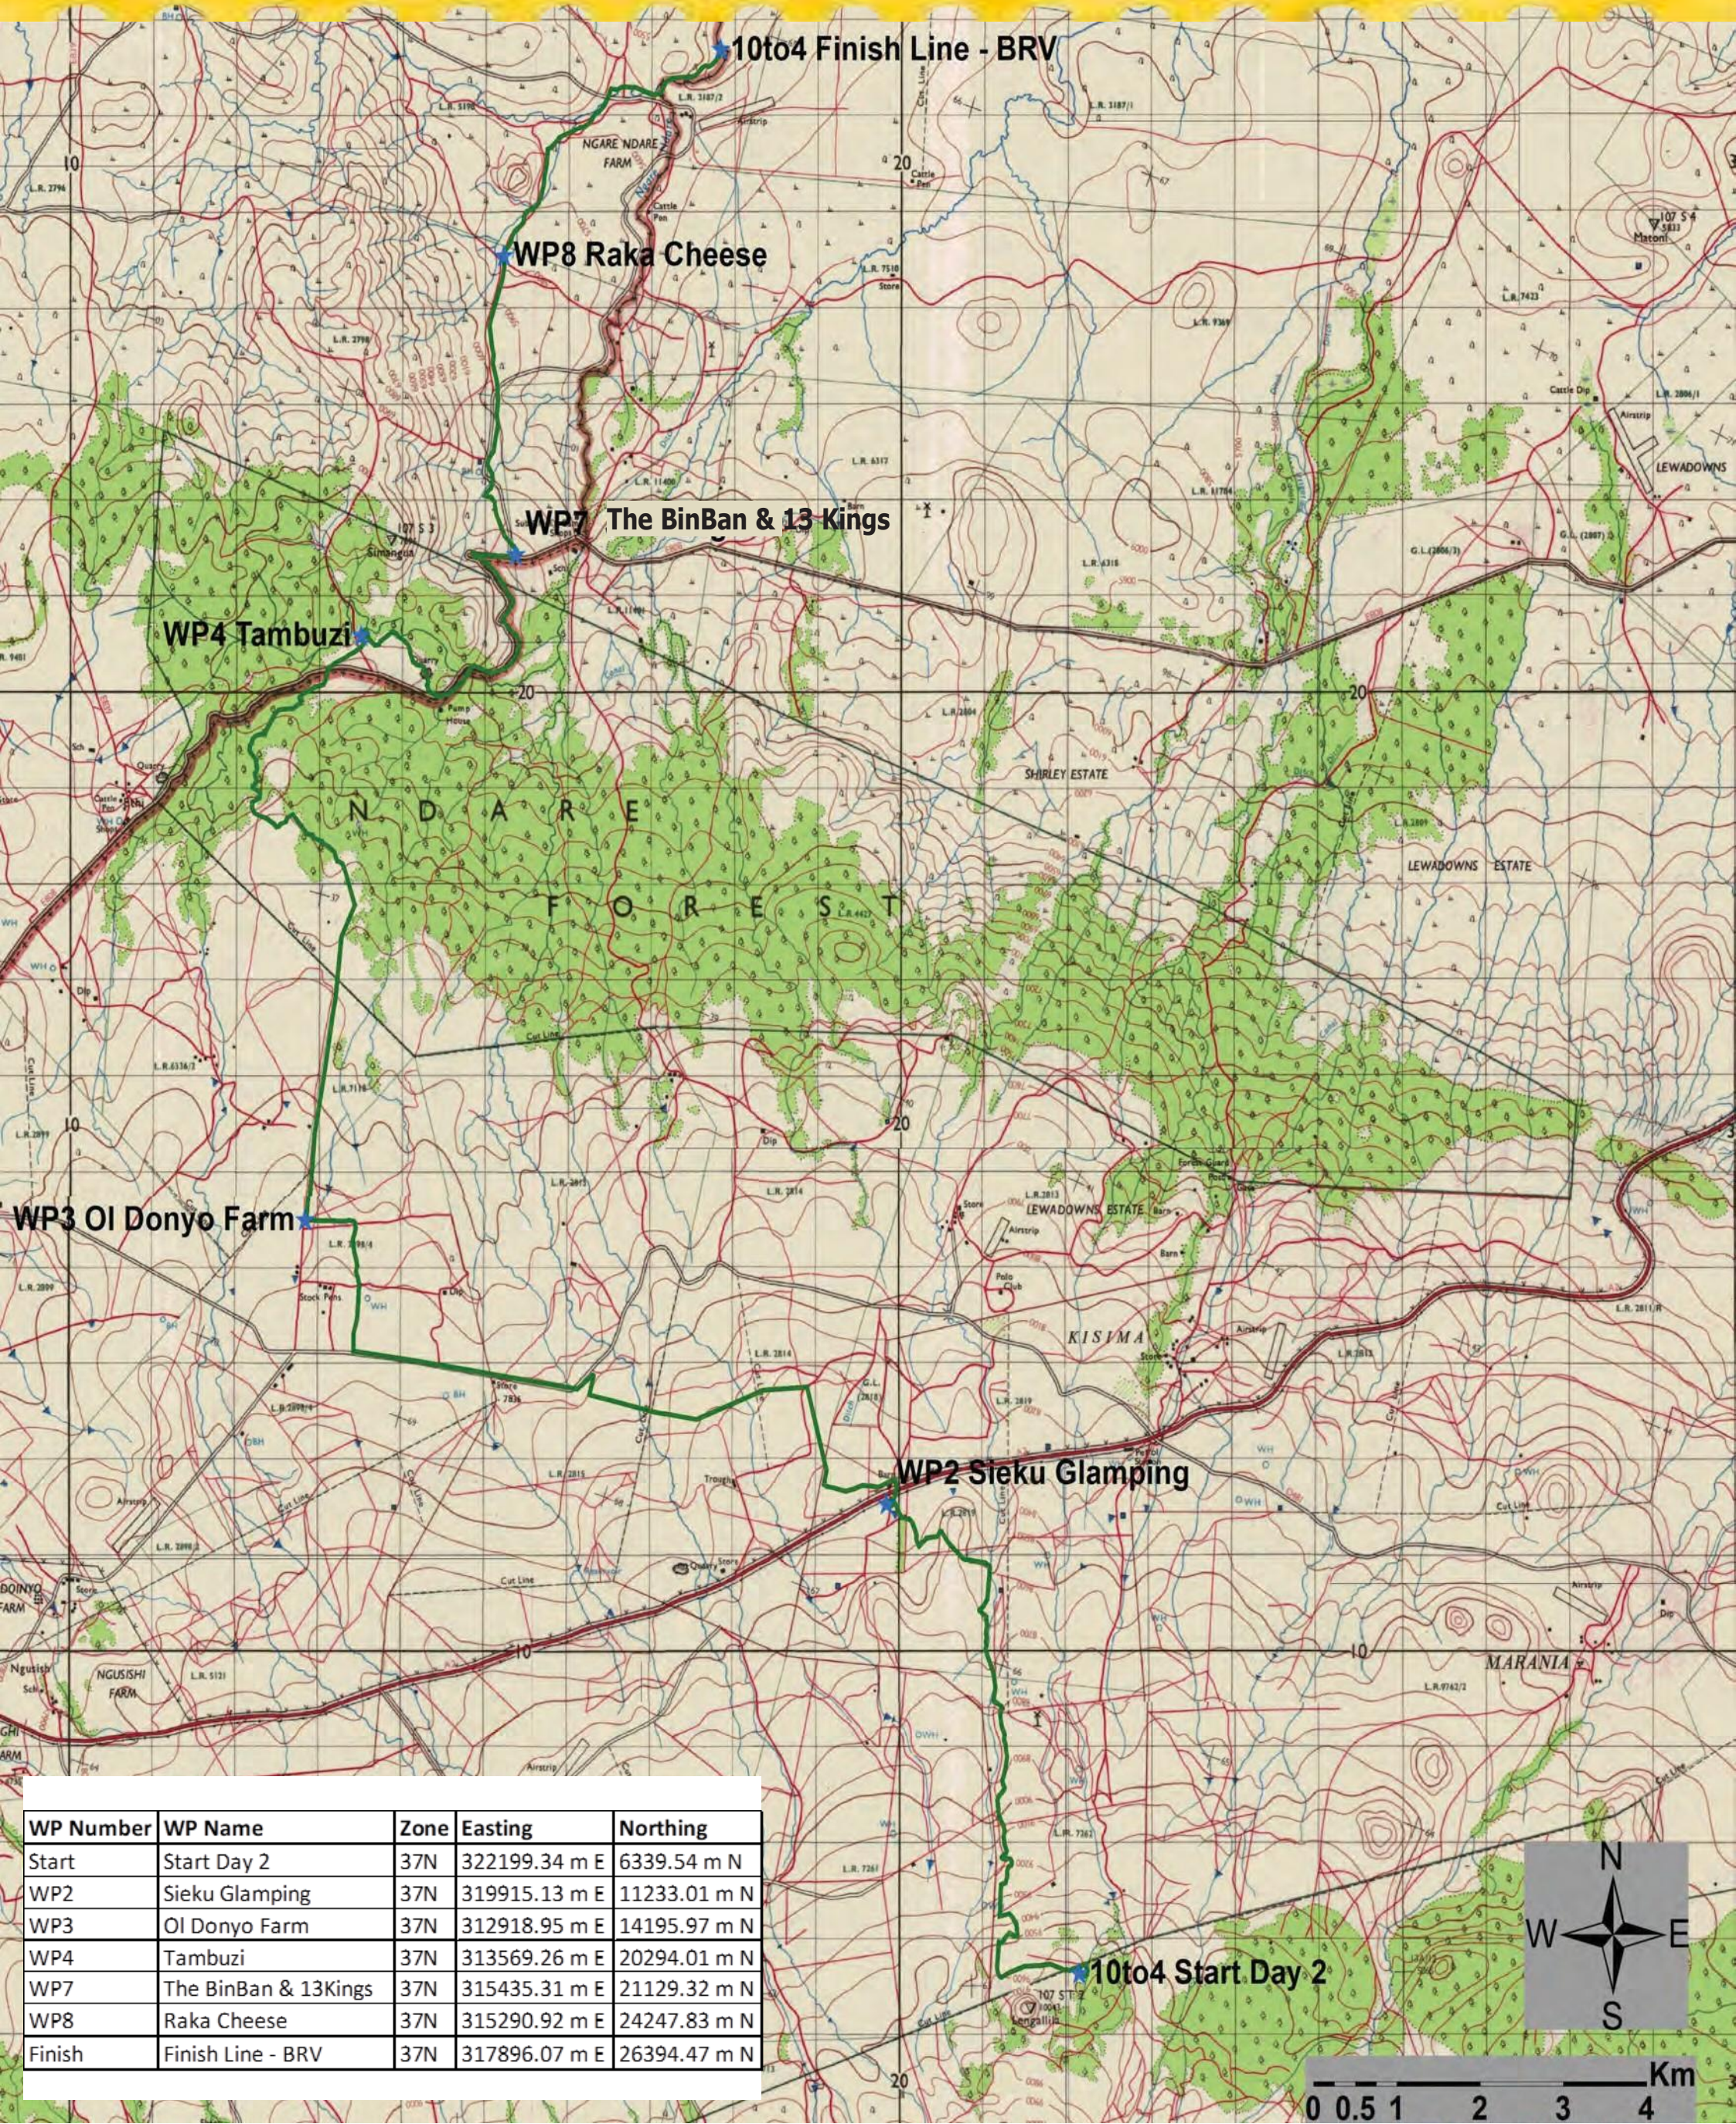

**THE SLIDE**  
**SATURDAY 19TH FEBRUARY 2022**  
**(APROX 39KM)**

WP Number	WP Name	Zone	Easting	Northing
Start	Start Day 2	37N	322199.34 m E	6339.54 m N
WP2	Sieku Glamping	37N	319915.13 m E	11233.01 m N
WP3	Ol Donyo Farm	37N	312918.95 m E	14195.97 m N
WP4	Tambuzi	37N	313569.26 m E	20294.01 m N
WP7	The BinBan & 13Kings	37N	315435.31 m E	21129.32 m N
WP8	Raka Cheese	37N	315290.92 m E	24247.83 m N
Finish	Finish Line - BRV	37N	317896.07 m E	26394.47 m N